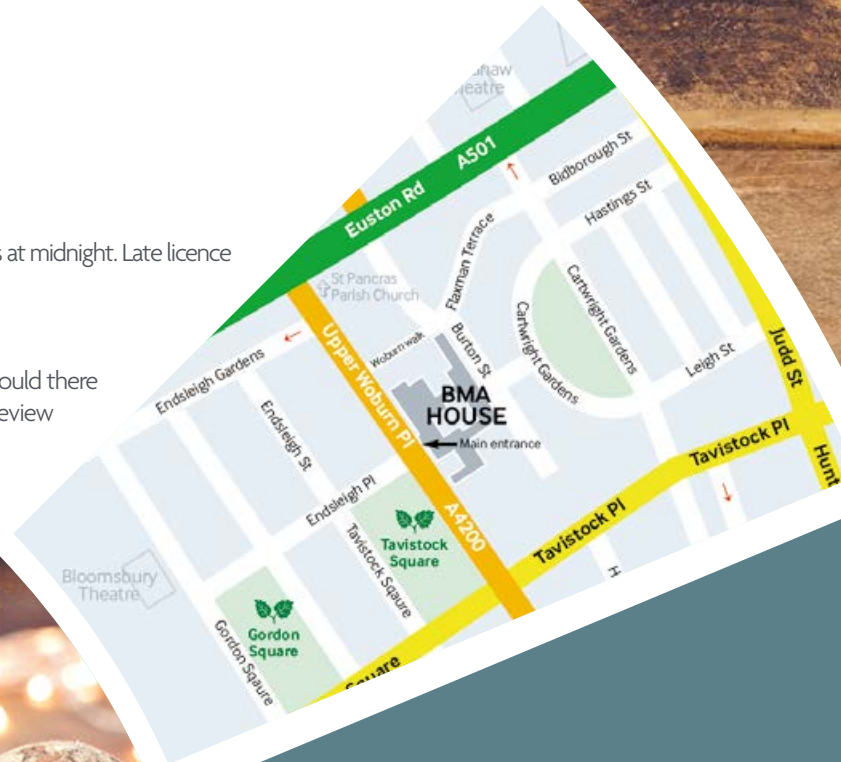

How to find us

Location

British Medical Association, BMA House, Tavistock Square, London, WC1H 9JP
Opposite Tavistock Square, on Upper Woburn Place

Tube

Euston (6 minutes walk) **St Pancras** (12 minutes walk)

SatNav Post Code

Taxis to come to front of the building **WC1H 9JZ**

Finish time

Last drinks at 23:00hrs, lights up at 23:30hrs, venue closes at midnight. Late licence
£1,500 +VAT per hour up to a maximum of 01:00hrs

Access for organisers

Our standard offer is access from 17:30hrs, however should there be availability nearer to the date of the party, we will review the option to offer earlier access complimentary

The Events Team

Our events team are ready to hear from you.

Call us now on **020 7874 7020**