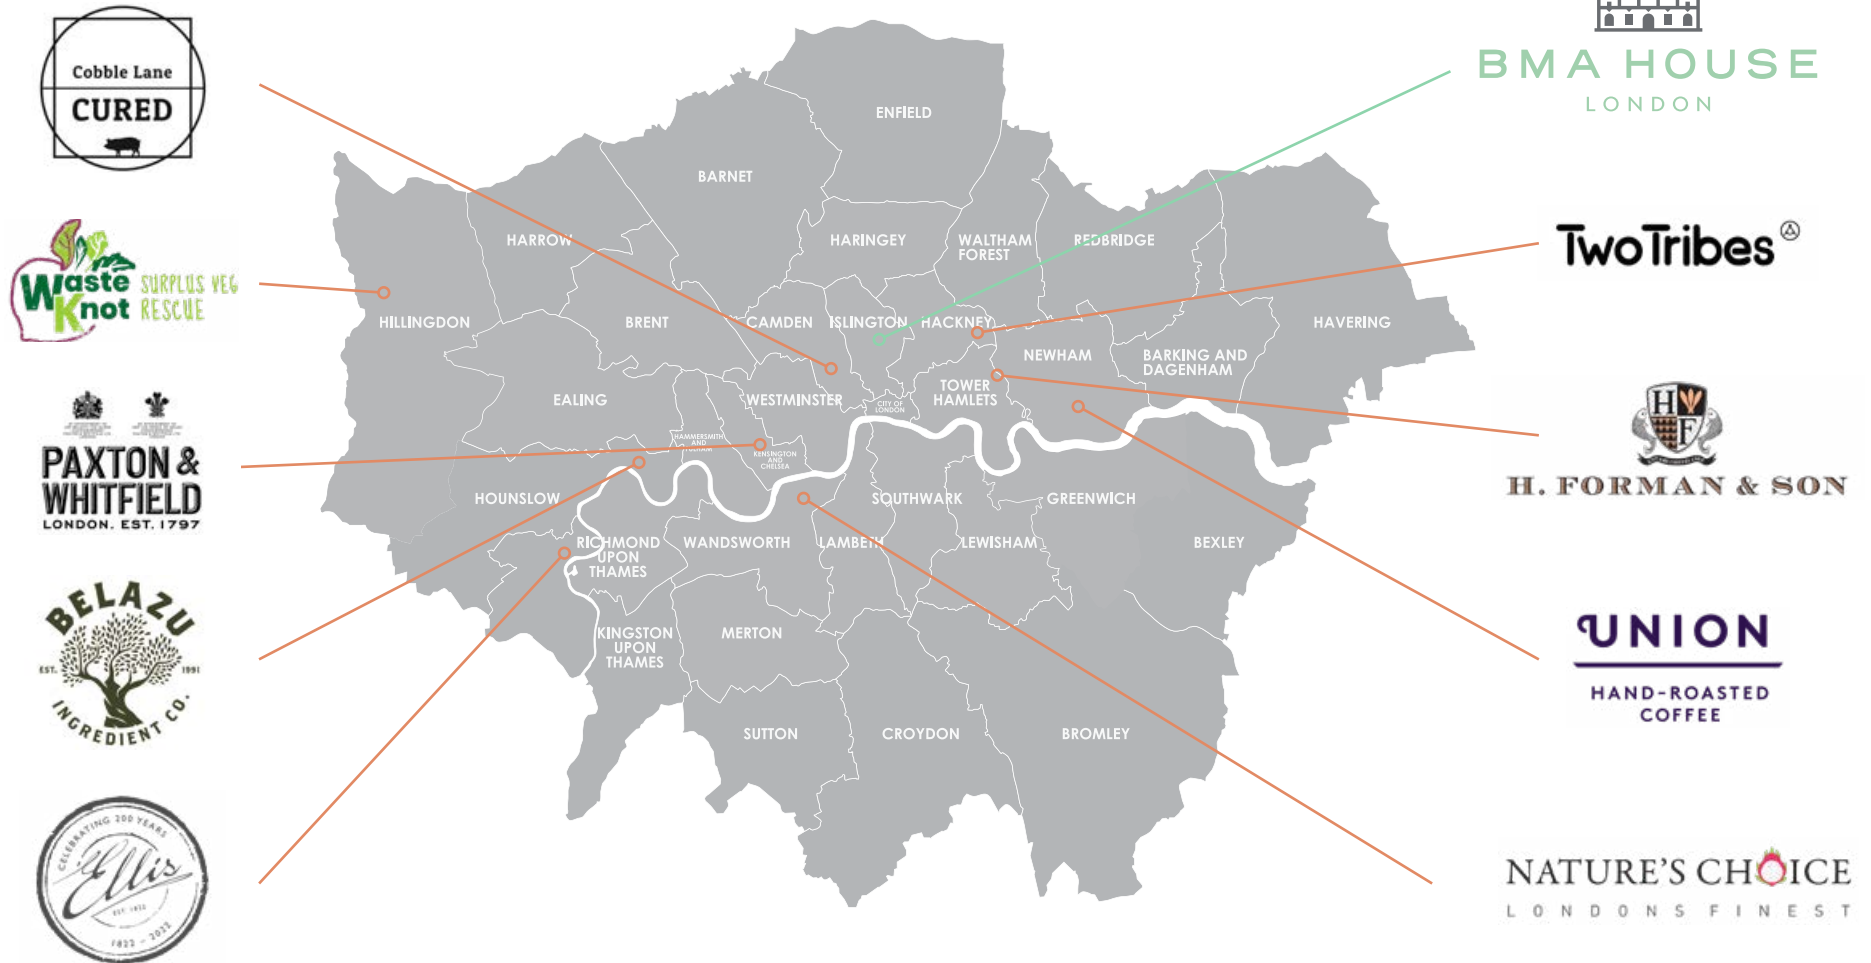

Our local suppliers